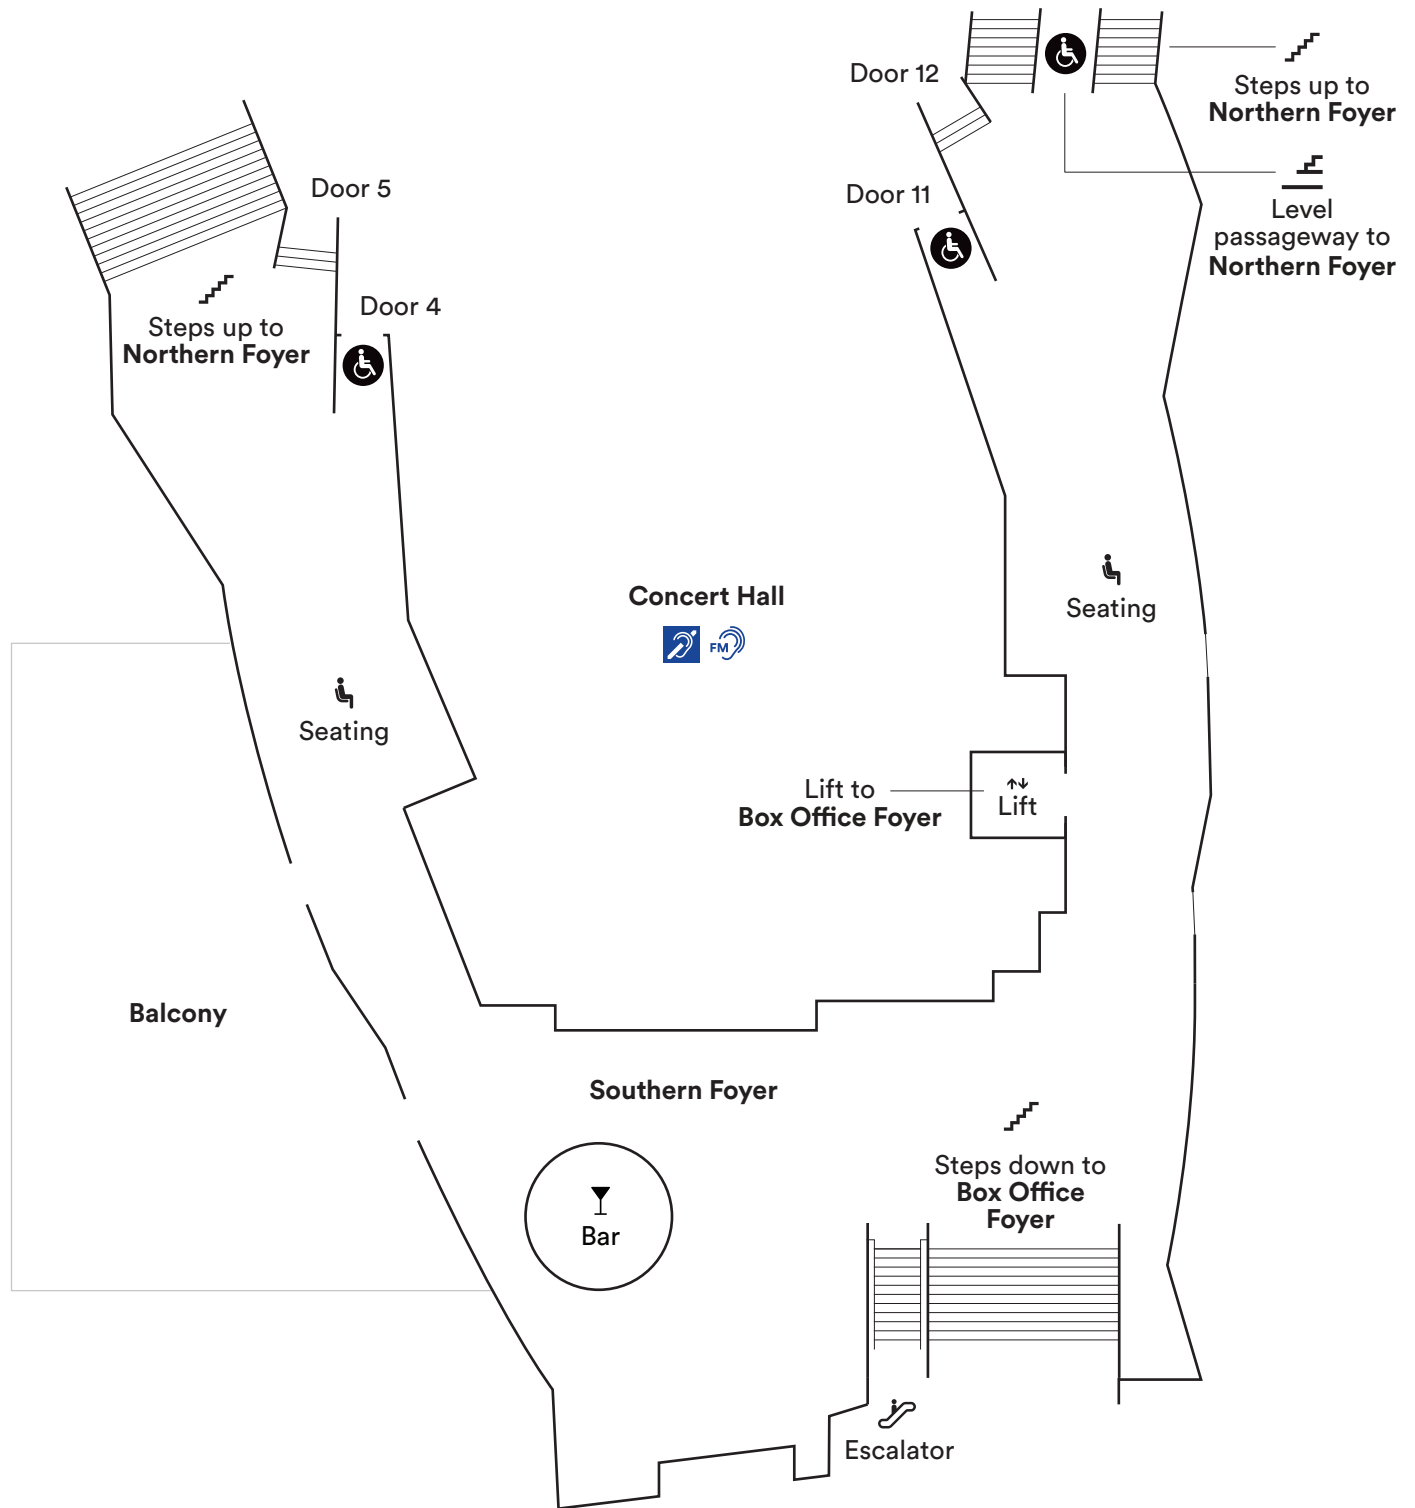

Concert Hall Southern Foyer

Scale: 1:12
10M

Receivers can be collected from cloakroom pre-show.

Steps up to Northern Foyer

Door 5

Door 4

Seating

Balcony

Concert Hall

Seating

Lift to Box Office Foyer

Lift

Southern Foyer

Bar

Steps down to Box Office Foyer

Escalator

Door 12

Door 11

Steps up to Northern Foyer

Level passageway to Northern Foyer