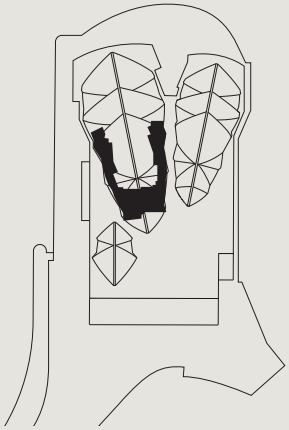

Concert Hall Southern Foyer

Scale: 1:12
10M

Receivers can be collected from cloakroom pre-show.

Steps up to Northern Foyer

Door 5

Door 4

Seating

Balcony

Concert Hall

Seating

Lift to Box Office Foyer

Lift

Southern Foyer

Bar

Steps down to Box Office Foyer

Escalator

Door 12

Door 11

Steps up to Northern Foyer

Level passageway to Northern Foyer